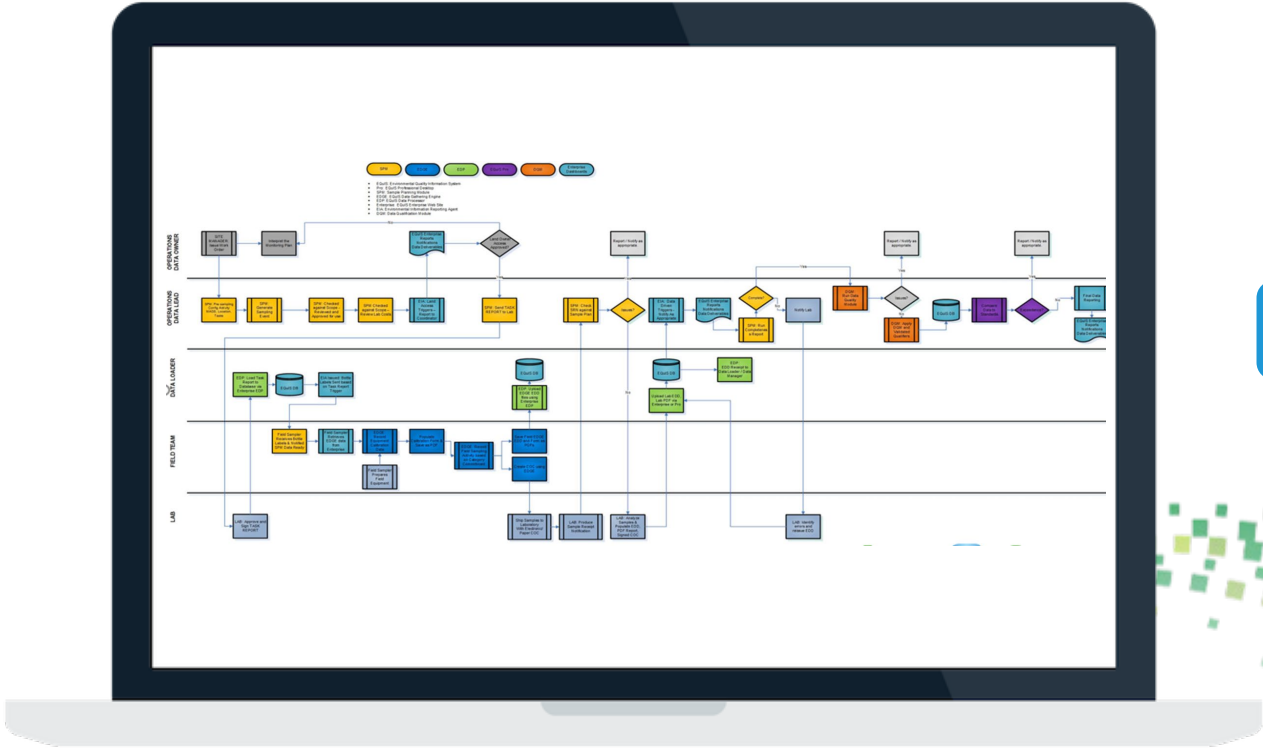

New Office Hour Video

EFQM Implementation Best Practices

View: <https://community.earthsoft.com/>

(Registration Required)