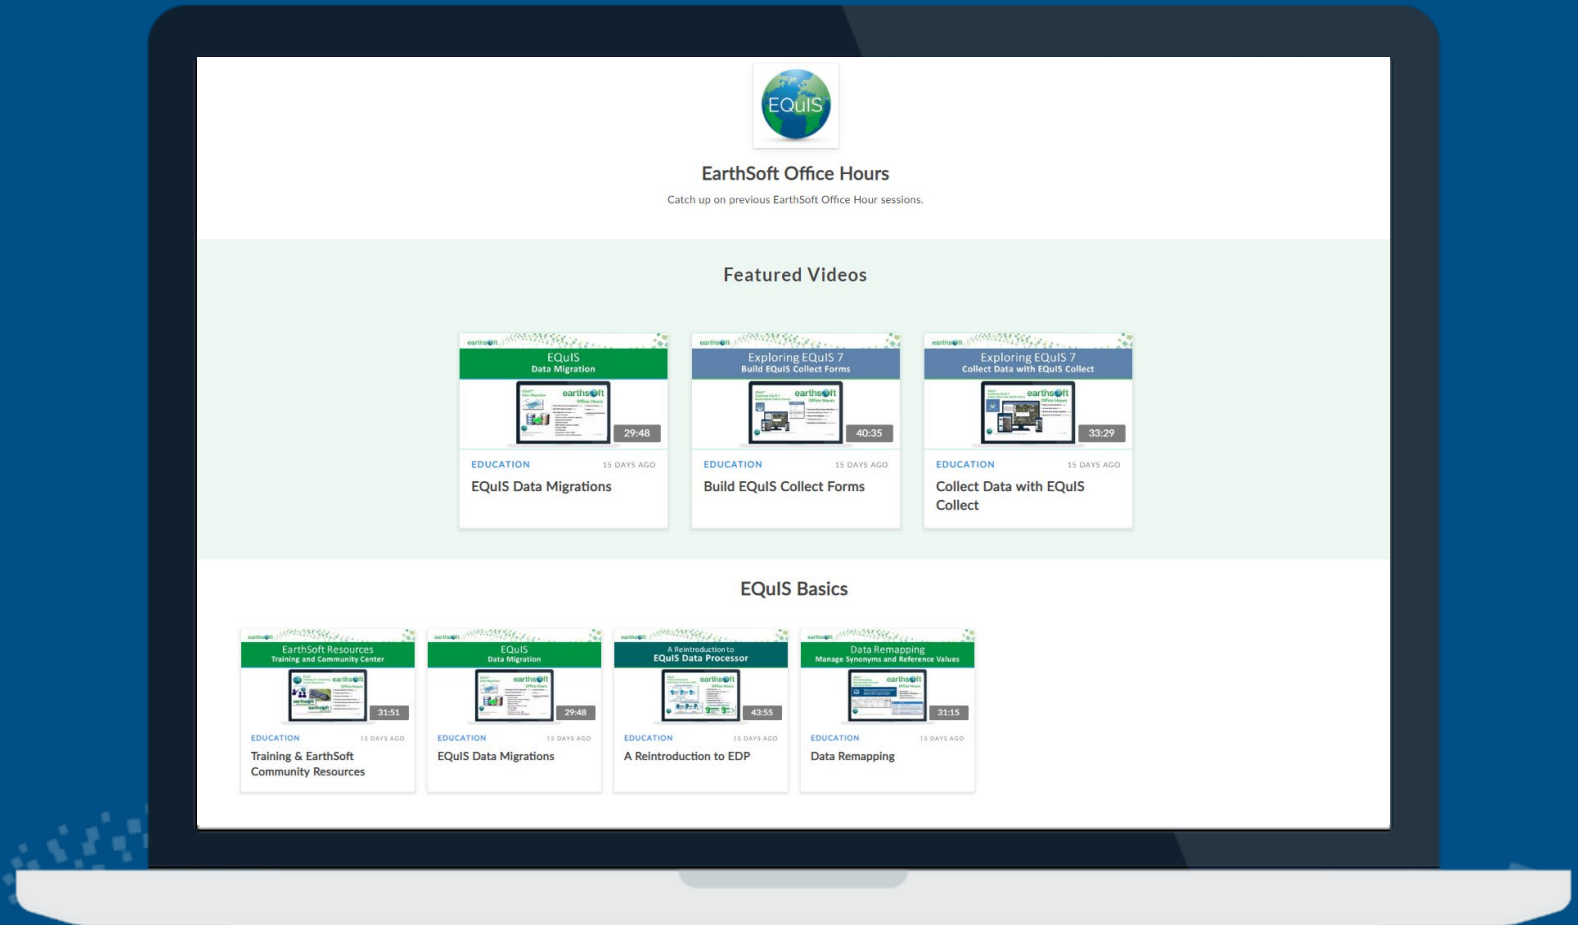

Check out our new
GoToStage
Office Hour Channel!

Visit: <https://goo.gl/NH3UG8>